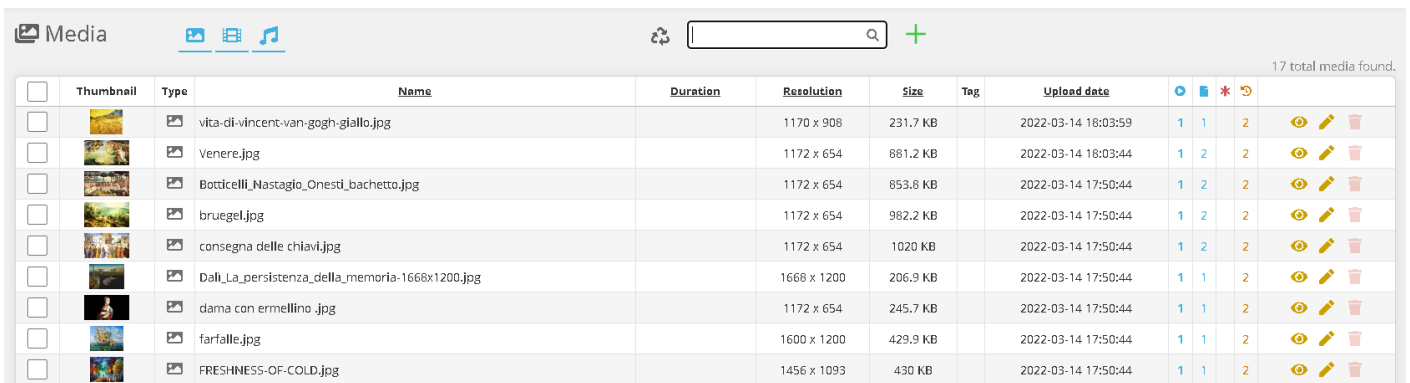

Name: the name assigned to the station.

Log: displays screenshots of the videos currently playing in the playlist.

Resolution: the resolution of the LED screen.

Playlist Published: the playlist currently running on the station.

Brightness: the mode and current brightness level of the LED wall.

Info: includes drafts, station playlist, general information, and system information.

Map view

Stations 2 0 0 2 0

Online	Media	Screen status	Name	Log	Resolution	Published playlist	Brightness	
✓	✓	✓	QuadroLED	  	1152x648	2022-03-16 19:03:26	Table 30%	   
✓	✓	✓	Tavolino LED	  	320x360	2022-03-14 17:30:44		   

By clicking on the image  you can view your stations on a map, provided that the longitude and latitude have been entered in the general information of each station.

Media Upload

To upload one or more pieces of content, simply go to the **Media** page.

Click on the image

Then click **“Choose File”** and select the media you want to upload, and wait for the upload to complete.

The main formats are supported: **.mp4, .mov, .jpg, .png, .mp3**.

It is also possible to create a **web address element**, which can then be inserted into the playlist.