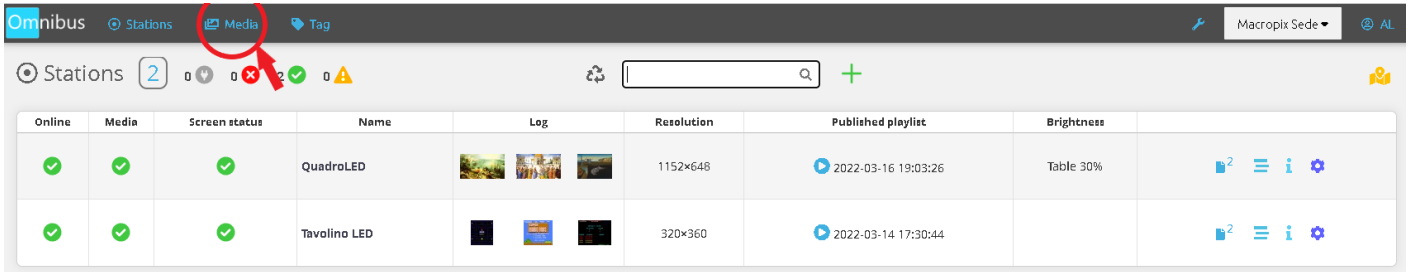

Name: the name assigned to the station.

Log: displays screenshots of the videos currently playing in the playlist.

Resolution: the resolution of the LED screen.

Playlist Published: the playlist currently running on the station.

Brightness: the mode and current brightness level of the LED wall.

Info: includes drafts, station playlist, general information, and system information.

Map view

Stations 2 0 0 2 0

Online	Media	Screen status	Name	Log	Resolution	Published playlist	Brightness	
✓	✓	✓	QuadroLED	  	1152x648	2022-03-16 19:03:26	Table 30%	   
✓	✓	✓	Tavolino LED	  	320x360	2022-03-14 17:30:44		   

By clicking on the image  you can view your stations on a map, provided that the longitude and latitude have been entered in the general information of each station.

Media Upload

To upload one or more pieces of content, simply go to the **Media** page.