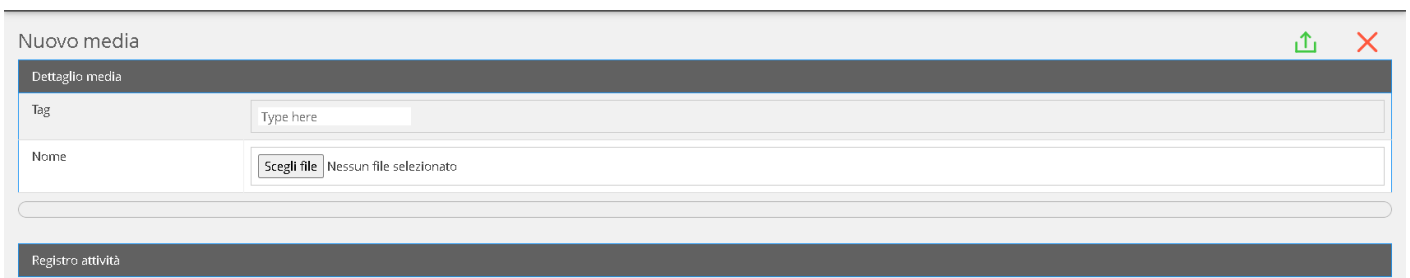

By clicking on the image  you can view your stations on a map, provided that the longitude and latitude have been entered in the general information of each station.

Media Upload

To upload one or more pieces of content, simply go to the **Media** page.

Click on the image

Then click **“Choose File”** and select the media you want to upload, and wait for the upload to complete.

The main formats are supported: **.mp4, .mov, .jpg, .png, .mp3**.

It is also possible to create a **web address element**, which can then be inserted into the playlist.