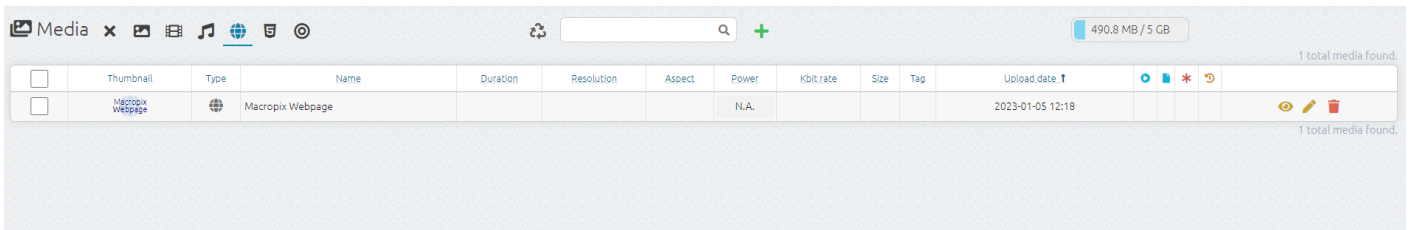

Brightness: the mode and current brightness level of the LED wall.

Info: includes drafts, station playlist, general information, and system information.

Map view

Stations 2 0 0 2 0

Online	Media	Screen status	Name	Log	Resolution	Published playlist	Brightness	
✓	✓	✓	QuadroLED	  	1152x648	2022-03-16 19:03:26	Table 30%	   
✓	✓	✓	Tavolino LED	  	320x360	2022-03-14 17:30:44		   

By clicking on the image  you can view your stations on a map, provided that the longitude and latitude have been entered in the general information of each station.

Media Upload

To upload one or more pieces of content, simply go to the **Media** page.

Click on the image

Then click **“Choose File”** and select the media you want to upload, and wait for the upload to complete.

The main formats are supported: **.mp4, .mov, .jpg, .png, .mp3**.

It is also possible to create a **web address element**, which can then be inserted into the playlist.