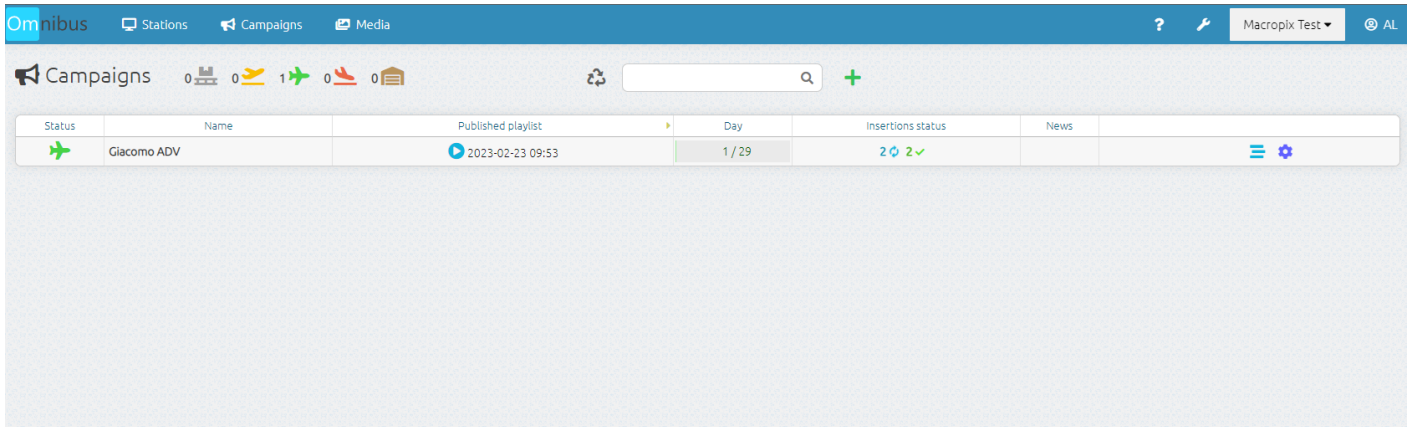

# Campaign verification

Once the campaign has been published, you can return to the **Campaigns** menu to check the publication progress in the **Insertions Status** column.

By going to the **Stations** menu, you can verify that the campaign has been correctly distributed, indicated by the pink megaphone icon displayed next to the playlist.

					Quadro led		1152x648	-	2023-02-23 09:53	CA	Manual 50%		
					Test Ufficio Ale		600x300	-	2023-02-23 10:22	CA	Sun 100%		

By entering the playlist currently running, you can verify that the campaign has been correctly inserted by the system.