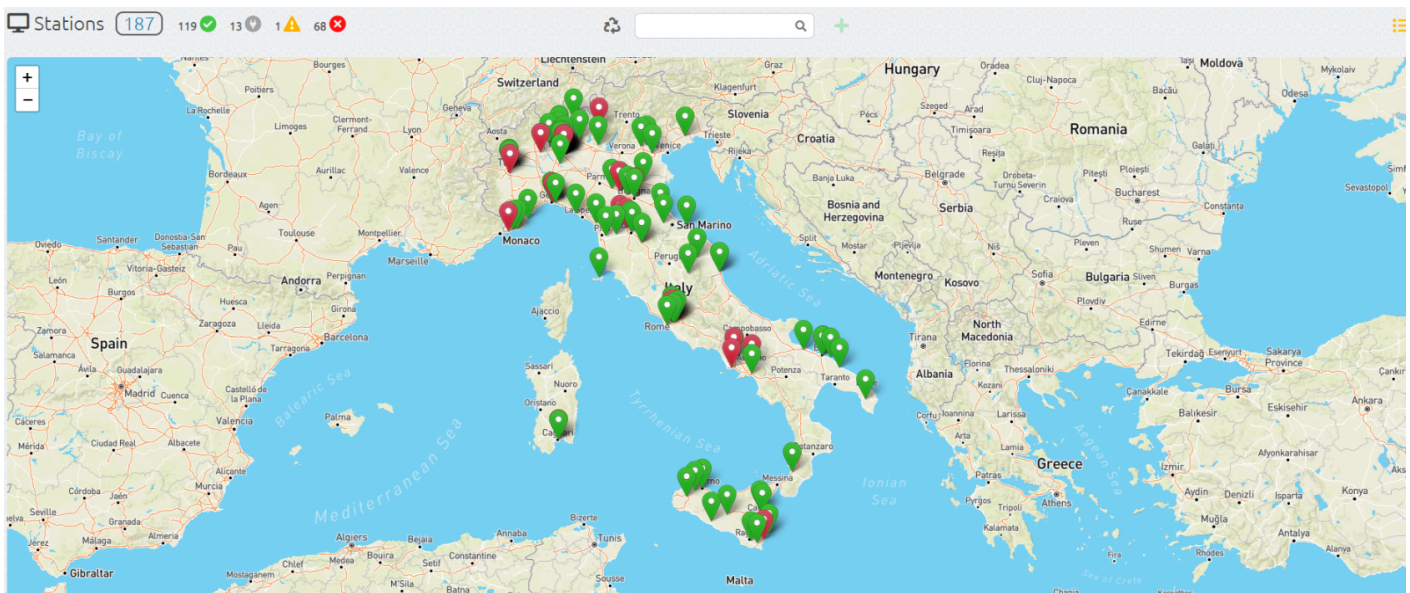

Map view

Online	Media	Screen status	Name	Log	Resolution	Published playlist	Brightness	
✓	✓	✓	QuadroLED		1152x648	2022-03-16 19:03:26	Table 30%	
✓	✓	✓	Tavolino LED		320x360	2022-03-14 17:30:44		

By clicking on the image  you can view your stations on a map, provided that the longitude and latitude have been entered in the general information of each station.